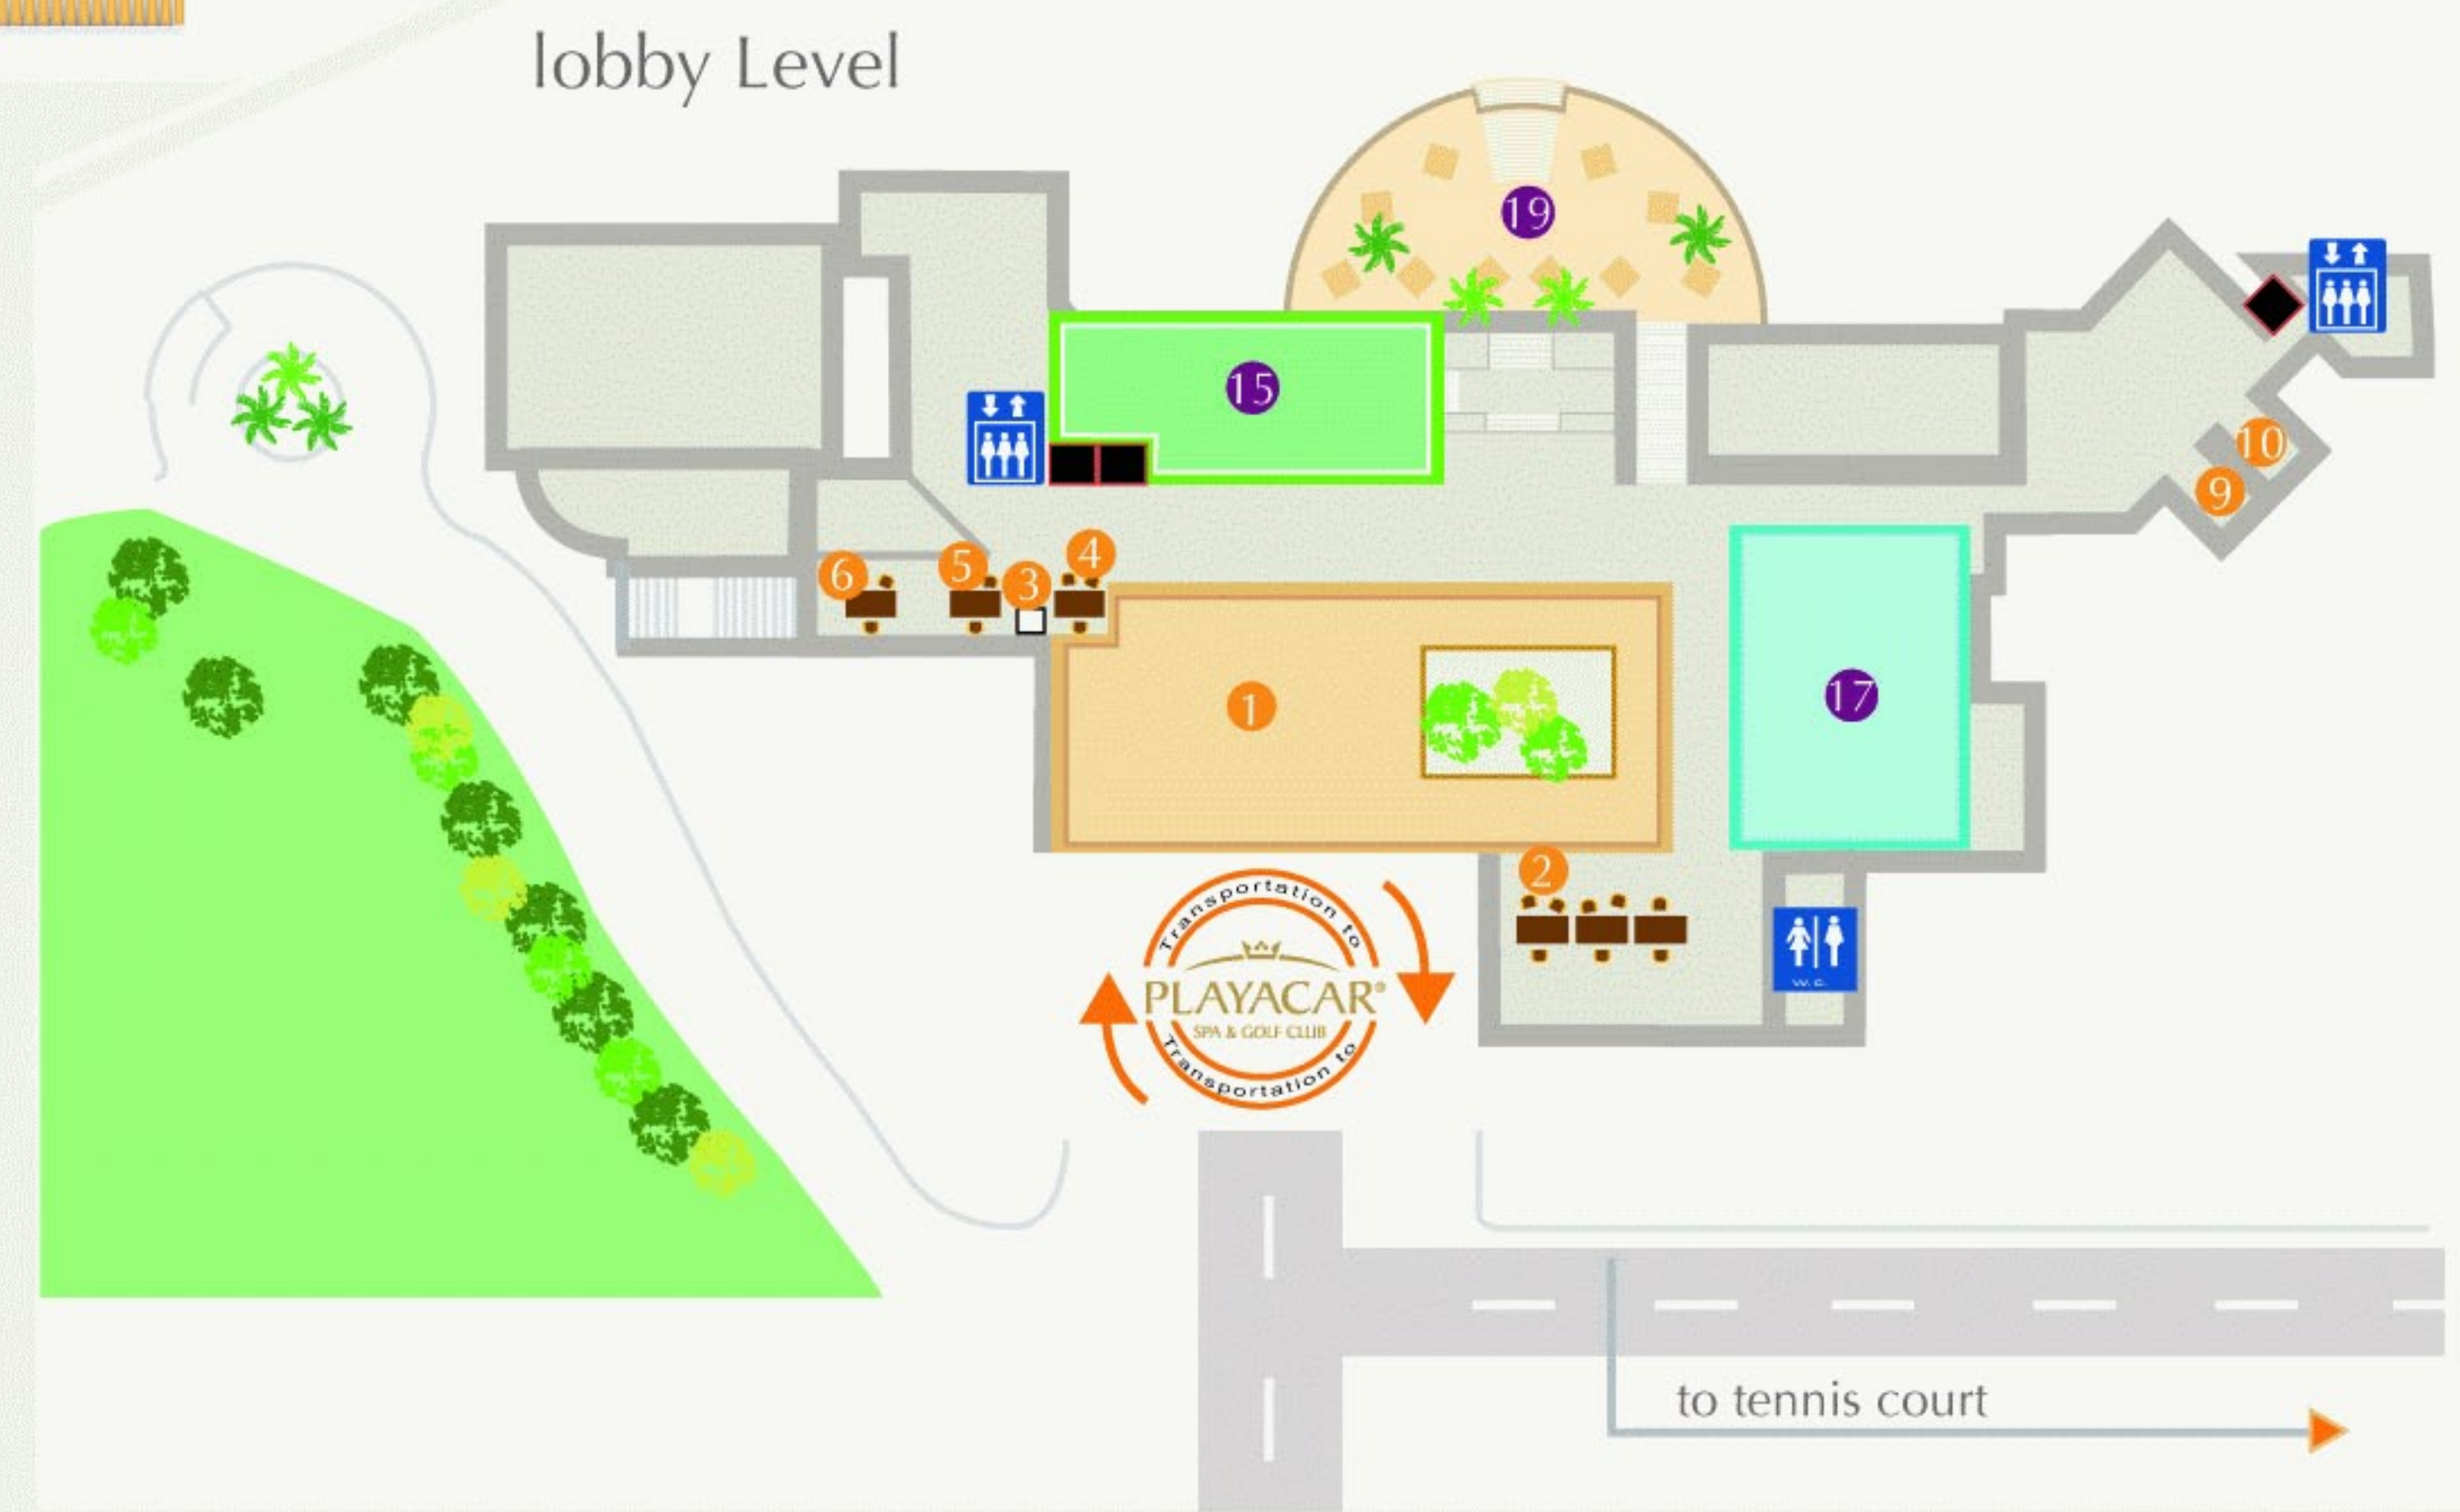

Lower level

lobby Level

- | | | |
|----------------------|--------------------------|-------------------------------|
| ● Restaurants & Bars | ● Services | |
| 13 Aqua bar | 1 Motor lobby | 8 Terraza del Sol 3 rd. level |
| 14 Café del Mar | 2 Front desk | 9 Public relations |
| 15 Cielo bar | 3 ATM | 10 Medical office |
| 16 La Terrazza | 4 Chaza travel | 11 Kids club |
| 17 Luna Lounge | 5 Day of spa & Travesias | 12 Riviera Ballroom |
| 18 Momo No Hana | 6 Hopitality desk | |
| 19 Terraza Cielo bar | 7 Towels | |